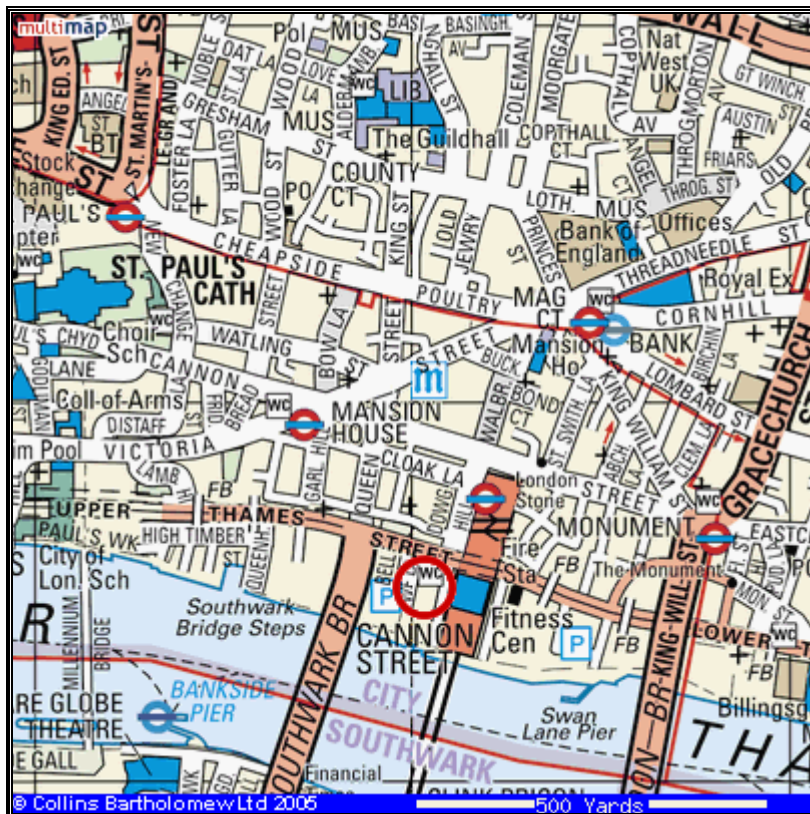

**CITY OF
LONDON**

HOW TO GET TO WALBROOK WHARF

**City of London Offices
Walbrook Wharf
78-83 Upper Thames Street
London
EC4R 3TD**

NEAREST TUBE STATION

- Cannon Street (District and Circle lines)
- Bank (Northern, Central, District, Circle and Waterloo & City lines)

Tube directions at www.tfl.gov.uk

NEAREST MAINLINE RAIL STATION

- Cannon Street

Walbrook Wharf is the large glass building on the corner.